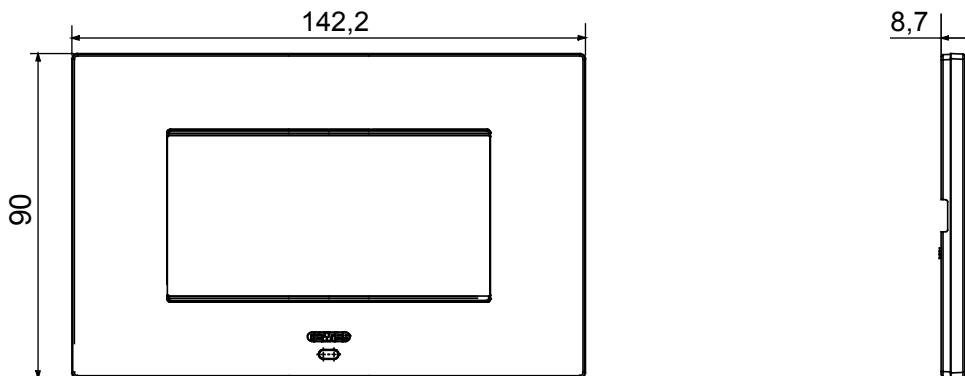

Smart plate can be used with Home Gateway for "CONNECTED SMART HOME" solutions. The EGO SMART plates integrate with the connected devices of the ChoruSmart system, they go beyond pure aesthetics and become an element of interaction with the user. The plates communicate with the other connected devices and, using RGB perimeter LED strips and a graphic display, can communicate operating statuses and any alarms detected by the smart functions that control the home to the user. The traditional EGO SMART and EGO plates can be used in the same system as they are designed to blend in perfectly.

Colour	Brown shade	Description	4 modules
For support codes	GW16804N	Power supply	Via one of the suitable connected devices installed within it or via dedicated power supply unit GWA1700
Standard	2014/35/EU, 2014/30/EU, 2011/65/EU + 2015/863, EN 62368-1, EN 55032, EN 55035, EN IEC 63000	Working temperature	-5 ÷ +45 °C
Relative humidity (non-condensative)	Max 93%	IP degree	IP20
Functions	System information/status with messages on the display and notifications by RGB LED strips.	Material	Painted technopolymer
Finishing	Opaque finish	Glow wire test	650 °C
Thermo-pressure with ball	70 °C	Family	EGO SMART
User interface	The plate is equipped with a dot-matrix display and RGB LED strips		

DIMENSIONAL

TECHNICAL SYMBOLOGY

IP

IP20

650 °C

70 °C

STANDARDS/APPROVALS

**UK
CA**