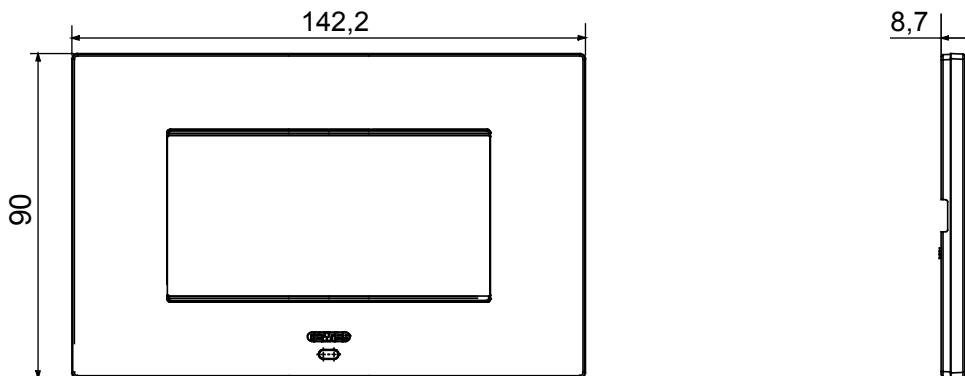

Smart plate can be used with Home Gateway for "CONNECTED SMART HOME" solutions. The EGO SMART plates integrate with the connected devices of the ChoruSmart system, they go beyond pure aesthetics and become an element of interaction with the user. The plates communicate with the other connected devices and, using RGB perimeter LED strips and a graphic display, can communicate operating statuses and any alarms detected by the smart functions that control the home to the user. The traditional EGO SMART and EGO plates can be used in the same system as they are designed to blend in perfectly.

Colour	Light bronze	Description	4 modules
For support codes	GW16804N	Power supply	Via one of the suitable connected devices installed within it or via dedicated power supply unit GWA1700
Standard	2014/35/EU, 2014/30/EU, 2011/65/EU + 2015/863, EN 62368-1, EN 55032, EN 55035, EN IEC 63000	Working temperature	-5 ÷ +45 °C
Relative humidity (non-condensative)	Max 93%	IP degree	IP20
Functions	System information/status with messages on the display and notifications by RGB LED strips.	Material	Painted technopolymer
Finishing	Opaque finish	Glow wire test	650 °C
Thermo-pressure with ball	70 °C	Family	EGO SMART
User interface	The plate is equipped with a dot-matrix display and RGB LED strips		

DIMENSIONAL

TECHNICAL SYMBOLOGY

IP

IP20

650 °C

70 °C

STANDARDS/APPROVALS

**UK
CA**