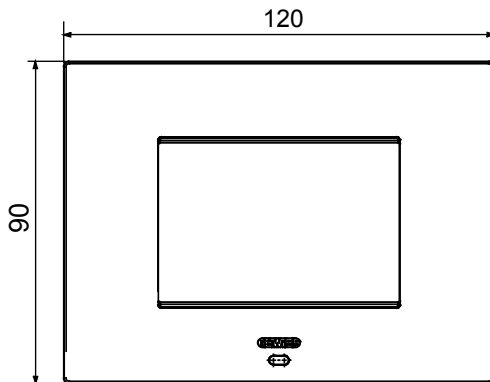

Smart plate can be used with Home Gateway for "CONNECTED SMART HOME" solutions. The EGO SMART plates integrate with the connected devices of the ChoruSmart system, they go beyond pure aesthetics and become an element of interaction with the user. The plates communicate with the other connected devices and, using RGB perimeter LED strips and a graphic display, can communicate operating statuses and any alarms detected by the smart functions that control the home to the user. The traditional EGO SMART and EGO plates can be used in the same system as they are designed to blend in perfectly.

Colour	Gold	Description	3 modules
For support codes	GW16803N	Power supply	Via one of the suitable connected devices installed within it or via dedicated power supply unit GWA1700
Standard	2014/35/EU, 2014/30/EU, 2011/65/EU + 2015/863, EN 62368-1, EN 55032, EN 55035, EN IEC 63000	Working temperature	-5 ÷ +45 °C
Relative humidity (non-condensative)	Max 93%	IP degree	IP20
Functions	System information/status with messages on the display and notifications by RGB LED strips.	Material	Painted technopolymer
Finishing	Opaque finish	Glow wire test	650 °C
Thermo-pressure with ball	70 °C	Family	EGO SMART
User interface	The plate is equipped with a dot-matrix display and RGB LED strips		

### DIMENSIONAL

### TECHNICAL SYMBOLOGY

**IP**

IP20

**GWT**

650 °C

70 °C