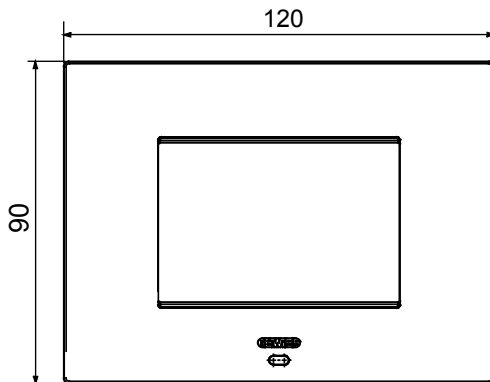

Smart plate can be used with Home Gateway for "CONNECTED SMART HOME" solutions. The EGO SMART plates integrate with the connected devices of the ChoruSmart system, they go beyond pure aesthetics and become an element of interaction with the user. The plates communicate with the other connected devices and, using RGB perimeter LED strips and a graphic display, can communicate operating statuses and any alarms detected by the smart functions that control the home to the user. The traditional EGO SMART and EGO plates can be used in the same system as they are designed to blend in perfectly.

Colour	Satin white	Description	3 modules
For support codes	GW16803N	Power supply	Via one of the suitable connected devices installed within it or via dedicated power supply unit GWA1700
Standard	2014/35/EU, 2014/30/EU, 2011/65/EU + 2015/863, EN 62368-1, EN 55032, EN 55035, EN IEC 63000	Working temperature	-5 ÷ +45 °C
Relative humidity (non-condensative)	Max 93%	IP degree	IP20
Functions	System information/status with messages on the display and notifications by RGB LED strips.	Material	Painted technopolymer
Finishing	Opaque finish	Glow wire test	650 °C
Thermo-pressure with ball	70 °C	Family	EGO SMART
User interface	The plate is equipped with a dot-matrix display and RGB LED strips		

DIMENSIONAL

TECHNICAL SYMBOLOGY

IP

IP20

GWT

650 °C

70 °C

STANDARDS/APPROVALS