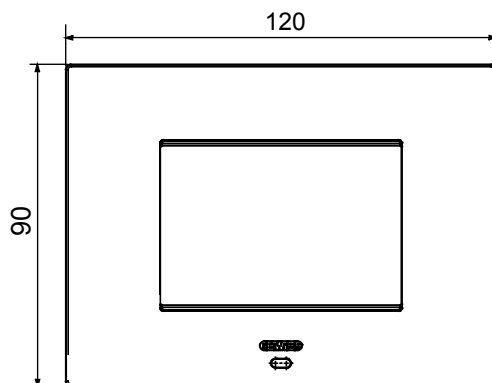

Smart plate can be used with Home Gateway for "CONNECTED SMART HOME" solutions. The EGO SMART plates integrate with the connected devices of the ChoruSmart system, they go beyond pure aesthetics and become an element of interaction with the user. The plates communicate with the other connected devices and, using RGB perimeter LED strips and a graphic display, can communicate operating statuses and any alarms detected by the smart functions that control the home to the user. The traditional EGO SMART and EGO plates can be used in the same system as they are designed to blend in perfectly.

Colour	Satin white	Description	3 modules
For support codes	GW16803N	Power supply	Via one of the suitable connected devices installed within it or via dedicated power supply unit GWA1700
Standard	2014/35/EU, 2014/30/EU, 2011/65/EU + 2015/863, EN 62368-1, EN 55032, EN 55035, EN IEC 63000	Working temperature	-5 ÷ +45 °C
Relative humidity (non-condensative)	Max 93%	IP degree	IP20
Functions	System information/status with messages on the display and notifications by RGB LED strips.	Material	Painted technopolymer
Finishing	Opaque finish	Glow wire test	650 °C
Thermo-pressure with ball	70 °C	Family	EGO SMART
User interface	The plate is equipped with a dot-matrix display and RGB LED strips		

DIMENSIONAL

TECHNICAL SYMBOLOGY

IP

IP20

GWT

650 °C

70 °C

STANDARDS/APPROVALS