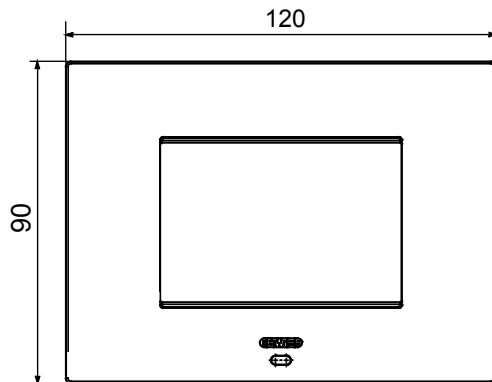

Smart plate can be used with Home Gateway for "CONNECTED SMART HOME" solutions. The EGO SMART plates integrate with the connected devices of the ChoruSmart system, they go beyond pure aesthetics and become an element of interaction with the user. The plates communicate with the other connected devices and, using RGB perimeter LED strips and a graphic display, can communicate operating statuses and any alarms detected by the smart functions that control the home to the user. The traditional EGO SMART and EGO plates can be used in the same system as they are designed to blend in perfectly.

Colour	Natural satin beige	Description	3 modules
For support codes	GW16803N	Power supply	Via one of the suitable connected devices installed within it or via dedicated power supply unit GWA1700
Standard	2014/35/EU, 2014/30/EU, 2011/65/EU + 2015/863, EN 62368-1, EN 55032, EN 55035, EN IEC 63000	Working temperature	-5 ÷ +45 °C
Relative humidity (non-condensative)	Max 93%	IP degree	IP20
Functions	System information/status with messages on the display and notifications by RGB LED strips.	Material	Painted technopolymer
Finishing	Opaque finish	Glow wire test	650 °C
Thermo-pressure with ball	70 °C	Family	EGO SMART
User interface	The plate is equipped with a dot-matrix display and RGB LED strips		

### DIMENSIONAL

### TECHNICAL SYMBOLOGY

**IP**

IP20

**GWT**

650 °C

70 °C