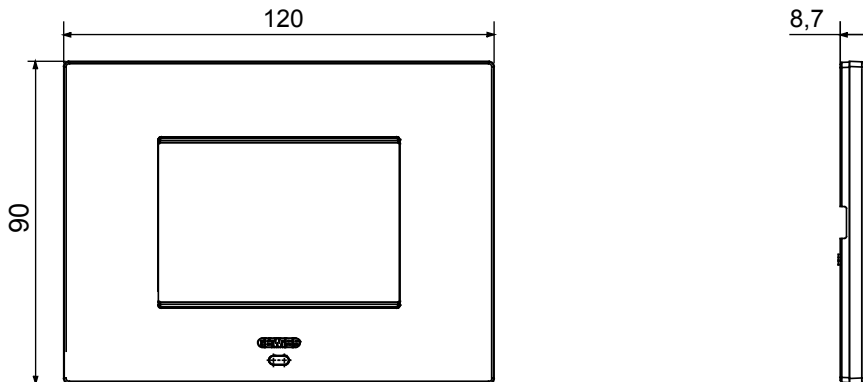

Colour	Natural satin beige	Description	3 modules
For support codes	GW16803N	Power supply	Via one of the suitable connected devices installed within it or via dedicated power supply unit GWA1700
Standard	2014/35/EU, 2014/30/EU, 2011/65/EU + 2015/863, EN 62368-1, EN 55032, EN 55035, EN IEC 63000	Working temperature	-5 ÷ +45 °C
Relative humidity (non-condensative)	Max 93%	IP degree	IP20
Functions	System information/status with messages on the display and notifications by RGB LED strips.	Material	Painted technopolymer
Finishing	Opaque finish	Glow wire test	650 °C
Thermo-pressure with ball	70 °C	Family	EGO SMART
User interface	The plate is equipped with a dot-matrix display and RGB LED strips		

### DIMENSIONAL

### TECHNICAL SYMBOLOGY

**IP**

IP20

650 °C

70 °C