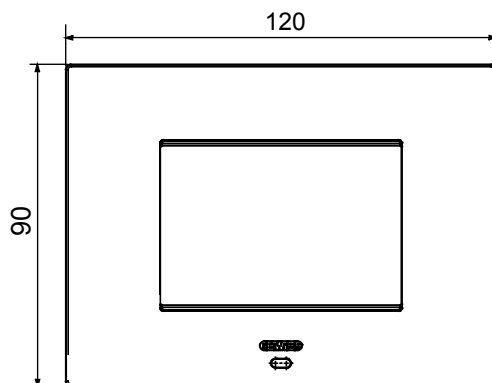

Smart plate can be used with Home Gateway for "CONNECTED SMART HOME" solutions. The EGO SMART plates integrate with the connected devices of the ChoruSmart system, they go beyond pure aesthetics and become an element of interaction with the user. The plates communicate with the other connected devices and, using RGB perimeter LED strips and a graphic display, can communicate operating statuses and any alarms detected by the smart functions that control the home to the user. The traditional EGO SMART and EGO plates can be used in the same system as they are designed to blend in perfectly.

Colour	Magnetic gray	Description	3 modules
For support codes	GW16803N	Power supply	Via one of the suitable connected devices installed within it or via dedicated power supply unit GWA1700
Standard	2014/35/EU, 2014/30/EU, 2011/65/EU + 2015/863, EN 62368-1, EN 55032, EN 55035, EN IEC 63000	Working temperature	-5 ÷ +45 °C
Relative humidity (non-condensative)	Max 93%	IP degree	IP20
Functions	System information/status with messages on the display and notifications by RGB LED strips.	Material	Painted technopolymer
Finishing	Opaque finish	Glow wire test	650 °C
Thermo-pressure with ball	70 °C	Family	EGO SMART
User interface	The plate is equipped with a dot-matrix display and RGB LED strips		

DIMENSIONAL

TECHNICAL SYMBOLOGY

IP

IP20

GWT

650 °C

70 °C

STANDARDS/APPROVALS