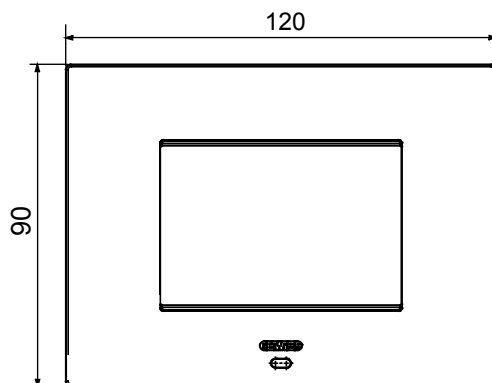

Smart plate can be used with Home Gateway for "CONNECTED SMART HOME" solutions. The EGO SMART plates integrate with the connected devices of the ChoruSmart system, they go beyond pure aesthetics and become an element of interaction with the user. The plates communicate with the other connected devices and, using RGB perimeter LED strips and a graphic display, can communicate operating statuses and any alarms detected by the smart functions that control the home to the user. The traditional EGO SMART and EGO plates can be used in the same system as they are designed to blend in perfectly.

Colour	Dark sand	Description	3 modules
For support codes	GW16803N	Power supply	Via one of the suitable connected devices installed within it or via dedicated power supply unit GWA1700
Standard	2014/35/EU, 2014/30/EU, 2011/65/EU + 2015/863, EN 62368-1, EN 55032, EN 55035, EN IEC 63000	Working temperature	-5 ÷ +45 °C
Relative humidity (non-condensative)	Max 93%	IP degree	IP20
Functions	System information/status with messages on the display and notifications by RGB LED strips.	Material	Painted technopolymer
Finishing	Opaque finish	Glow wire test	650 °C
Thermo-pressure with ball	70 °C	Family	EGO SMART
User interface	The plate is equipped with a dot-matrix display and RGB LED strips		

### DIMENSIONAL

### TECHNICAL SYMBOLOGY

**IP**

IP20

**GWT**

650 °C

70 °C