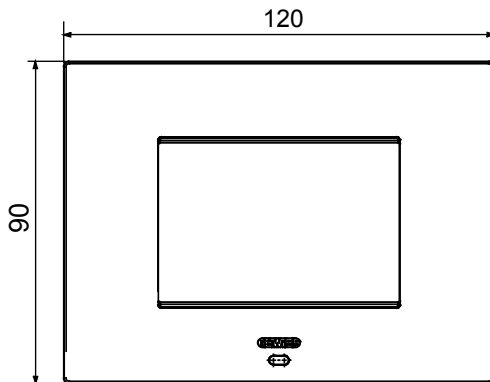

Smart plate can be used with Home Gateway for "CONNECTED SMART HOME" solutions. The EGO SMART plates integrate with the connected devices of the ChoruSmart system, they go beyond pure aesthetics and become an element of interaction with the user. The plates communicate with the other connected devices and, using RGB perimeter LED strips and a graphic display, can communicate operating statuses and any alarms detected by the smart functions that control the home to the user. The traditional EGO SMART and EGO plates can be used in the same system as they are designed to blend in perfectly.

Colour	Dark sand	Description	3 modules
For support codes	GW16803N	Power supply	Via one of the suitable connected devices installed within it or via dedicated power supply unit GWA1700
Standard	2014/35/EU, 2014/30/EU, 2011/65/EU + 2015/863, EN 62368-1, EN 55032, EN 55035, EN IEC 63000	Working temperature	-5 ÷ +45 °C
Relative humidity (non-condensative)	Max 93%	IP degree	IP20
Functions	System information/status with messages on the display and notifications by RGB LED strips.	Material	Painted technopolymer
Finishing	Opaque finish	Glow wire test	650 °C
Thermo-pressure with ball	70 °C	Family	EGO SMART
User interface	The plate is equipped with a dot-matrix display and RGB LED strips		

DIMENSIONAL

TECHNICAL SYMBOLOGY

IP

IP20

GWT

650 °C

70 °C

STANDARDS/APPROVALS