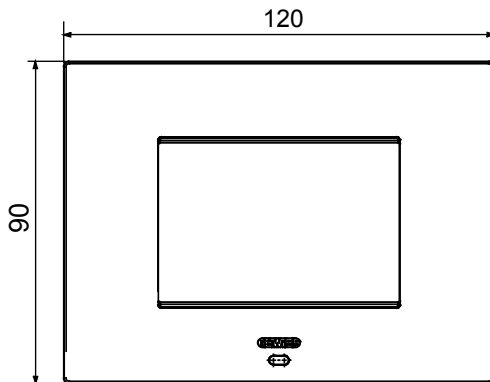

Smart plate can be used with Home Gateway for "CONNECTED SMART HOME" solutions. The EGO SMART plates integrate with the connected devices of the ChoruSmart system, they go beyond pure aesthetics and become an element of interaction with the user. The plates communicate with the other connected devices and, using RGB perimeter LED strips and a graphic display, can communicate operating statuses and any alarms detected by the smart functions that control the home to the user. The traditional EGO SMART and EGO plates can be used in the same system as they are designed to blend in perfectly.

Colour	Satin black	Description	3 modules
For support codes	GW16803N	Power supply	Via one of the suitable connected devices installed within it or via dedicated power supply unit GWA1700
Standard	2014/35/EU, 2014/30/EU, 2011/65/EU + 2015/863, EN 62368-1, EN 55032, EN 55035, EN IEC 63000	Working temperature	-5 ÷ +45 °C
Relative humidity (non-condensative)	Max 93%	IP degree	IP20
Functions	System information/status with messages on the display and notifications by RGB LED strips.	Material	Painted technopolymer
Finishing	Opaque finish	Glow wire test	650 °C
Thermo-pressure with ball	70 °C	Family	EGO SMART
User interface	The plate is equipped with a dot-matrix display and RGB LED strips		

DIMENSIONAL

TECHNICAL SYMBOLOGY

IP

IP20

650 °C

70 °C

STANDARDS/APPROVALS

**UK
CA**