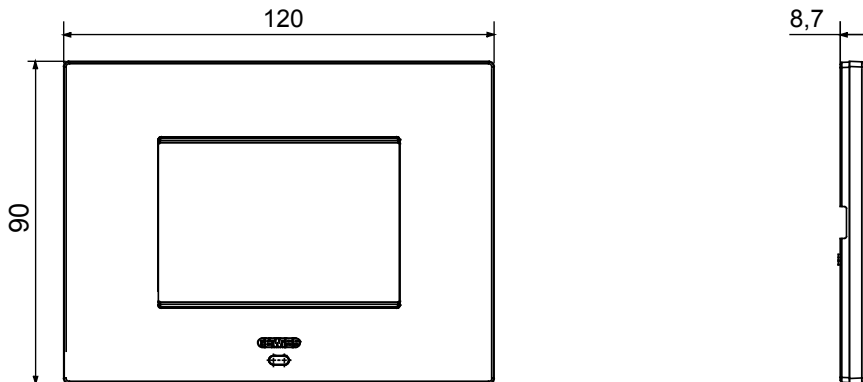

Colour	Brown shade	Description	3 modules
For support codes	GW16803N	Power supply	Via one of the suitable connected devices installed within it or via dedicated power supply unit GWA1700
Standard	2014/35/EU, 2014/30/EU, 2011/65/EU + 2015/863, EN 62368-1, EN 55032, EN 55035, EN IEC 63000	Working temperature	-5 ÷ +45 °C
Relative humidity (non-condensative)	Max 93%	IP degree	IP20
Functions	System information/status with messages on the display and notifications by RGB LED strips.	Material	Painted technopolymer
Finishing	Opaque finish	Glow wire test	650 °C
Thermo-pressure with ball	70 °C	Family	EGO SMART
User interface	The plate is equipped with a dot-matrix display and RGB LED strips		

### DIMENSIONAL

### TECHNICAL SYMBOLOGY

**IP**

IP20

650 °C

70 °C