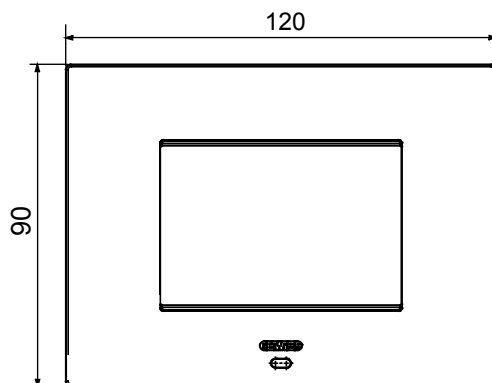

Smart plate can be used with Home Gateway for "CONNECTED SMART HOME" solutions. The EGO SMART plates integrate with the connected devices of the ChoruSmart system, they go beyond pure aesthetics and become an element of interaction with the user. The plates communicate with the other connected devices and, using RGB perimeter LED strips and a graphic display, can communicate operating statuses and any alarms detected by the smart functions that control the home to the user. The traditional EGO SMART and EGO plates can be used in the same system as they are designed to blend in perfectly.

Colour	Light bronze	Description	3 modules
For support codes	GW16803N	Power supply	Via one of the suitable connected devices installed within it or via dedicated power supply unit GWA1700
Standard	2014/35/EU, 2014/30/EU, 2011/65/EU + 2015/863, EN 62368-1, EN 55032, EN 55035, EN IEC 63000	Working temperature	-5 ÷ +45 °C
Relative humidity (non-condensative)	Max 93%	IP degree	IP20
Functions	System information/status with messages on the display and notifications by RGB LED strips.	Material	Painted technopolymer
Finishing	Opaque finish	Glow wire test	650 °C
Thermo-pressure with ball	70 °C	Family	EGO SMART
User interface	The plate is equipped with a dot-matrix display and RGB LED strips		

DIMENSIONAL

TECHNICAL SYMBOLOGY

IP

IP20

GWT

650 °C

70 °C

STANDARDS/APPROVALS