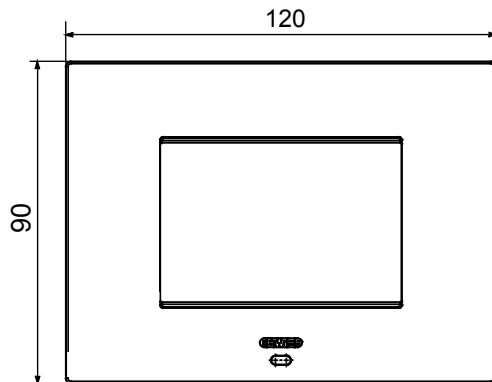

Smart plate can be used with Home Gateway for "CONNECTED SMART HOME" solutions. The EGO SMART plates integrate with the connected devices of the ChoruSmart system, they go beyond pure aesthetics and become an element of interaction with the user. The plates communicate with the other connected devices and, using RGB perimeter LED strips and a graphic display, can communicate operating statuses and any alarms detected by the smart functions that control the home to the user. The traditional EGO SMART and EGO plates can be used in the same system as they are designed to blend in perfectly.

Colour	Light bronze	Description	3 modules
For support codes	GW16803N	Power supply	Via one of the suitable connected devices installed within it or via dedicated power supply unit GWA1700
Standard	2014/35/EU, 2014/30/EU, 2011/65/EU + 2015/863, EN 62368-1, EN 55032, EN 55035, EN IEC 63000	Working temperature	-5 ÷ +45 °C
Relative humidity (non-condensative)	Max 93%	IP degree	IP20
Functions	System information/status with messages on the display and notifications by RGB LED strips.	Material	Painted technopolymer
Finishing	Opaque finish	Glow wire test	650 °C
Thermo-pressure with ball	70 °C	Family	EGO SMART
User interface	The plate is equipped with a dot-matrix display and RGB LED strips		

DIMENSIONAL

TECHNICAL SYMBOLOGY

IP

IP20

GWT

650 °C

70 °C

STANDARDS/APPROVALS