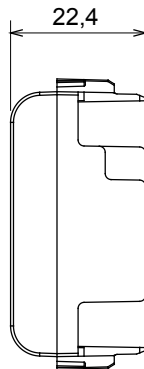

Accessory for ChoruSmart connected devices: allows you to install the retractable devices in the supports.

Category	Blanking module	Symbol	Radio frequency
Colour	Satin white	Description	1 module
Standard	EN 60669-1	Thermo-pressure with ball	125 °C
Glow Wire Test	850 °C	Suitable for	Contacts interfaces, Zigbee actuators
No. modules	1	Material	Technopolymer
Electrocod	0100		

### DIMENSIONAL

### TECHNICAL SYMBOLOGY