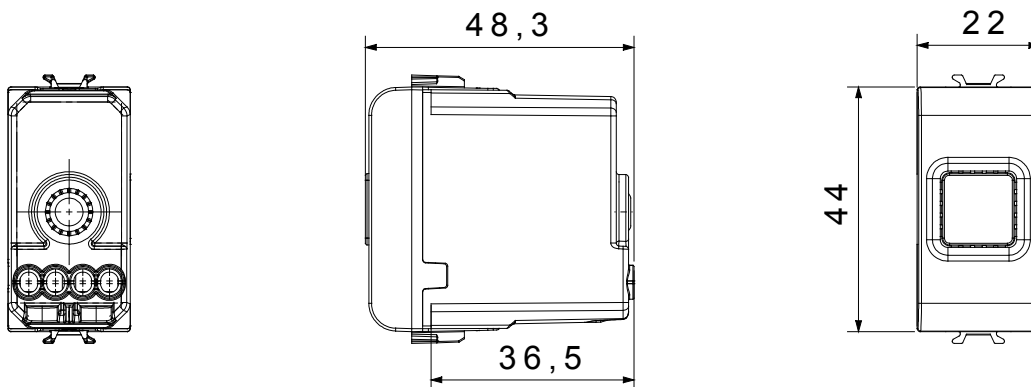

Wide range of control devices, sockets for power supply (conforming to national and international standards) signal pick-up, climate control, comfort management, technical alarm signalling and emergency lighting management. The ChoruSmart modular devices are available in five colours, glossy white, satin white, natural beige, satin black and lacquered titanium and in various sizes from 1/2, 1, 2 and 3 modules. Thanks to the mounting supports for rectangular, square and round boxes, endless combinations can be created with the ChoruSmart range of plates.

Category	Audible signalling	Description	Buzzer
Colour	Satin white	Supply voltage	230 V ac - 50 Hz
Thermo-pressure with ball	125 °C	Sound intensity	70 dB (at 1 m)
Glow Wire Test	850 °C	Max power consumption	8 VA
No. modules	1	Wiring terminals	With screw
Material	Technopolymer		

#### DIMENSIONAL