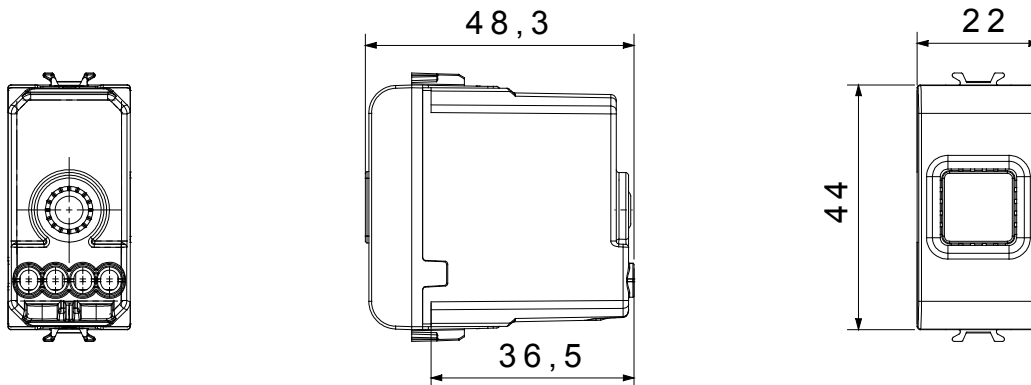

Wide range of control devices, sockets for power supply (conforming to national and international standards) signal pick-up, climate control, comfort management, technical alarm signalling and emergency lighting management. The ChoruSmart modular devices are available in five colours, glossy white, satin white, natural beige, satin black and lacquered titanium and in various sizes from 1/2, 1, 2 and 3 modules. Thanks to the mounting supports for rectangular, square and round boxes, endless combinations can be created with the ChoruSmart range of plates.

Category	Audible signalling	Description	Buzzer
Colour	Satin white	Supply voltage	12 V ac - 50 Hz
Thermo-pressure with ball	125 °C	Sound intensity	70 dB (at 1 m)
Glow Wire Test	850 °C	Max power consumption	8 VA
No. modules	1	Wiring terminals	With screw
Material	Technopolymer		

#### DIMENSIONAL

#### TECHNICAL SYMBOLOGY

125 °C

850 °C