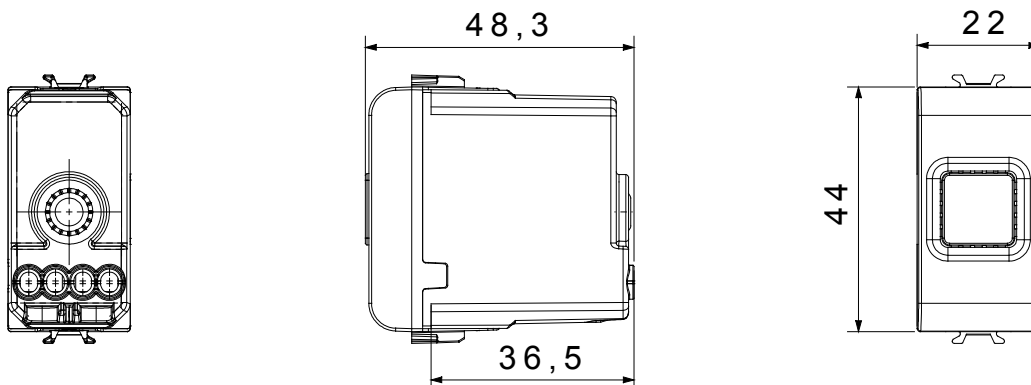

Wide range of control devices, sockets for power supply (conforming to national and international standards) signal pick-up, climate control, comfort management, technical alarm signalling and emergency lighting management. The ChoruSmart modular devices are available in five colours, glossy white, satin white, natural beige, satin black and lacquered titanium and in various sizes from 1/2, 1, 2 and 3 modules. Thanks to the mounting supports for rectangular, square and round boxes, endless combinations can be created with the ChoruSmart range of plates.

Category	Audible signalling	Description	Bell
Colour	Satin white	Supply voltage	12 V ac - 50 Hz
Thermo-pressure with ball	125 °C	Sound intensity	80 dB (at 1 m)
Glow Wire Test	850 °C	Max power consumption	8 VA
No. modules	1	Wiring terminals	With screw
Material	Technopolymer		

#### DIMENSIONAL