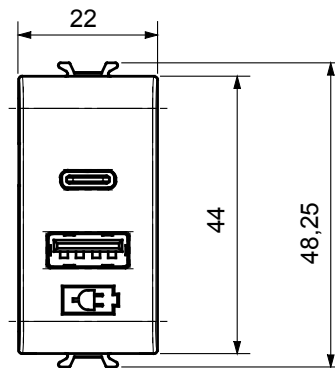

DIMENSIONAL