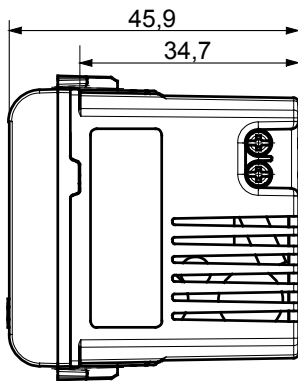

DIMENSIONAL