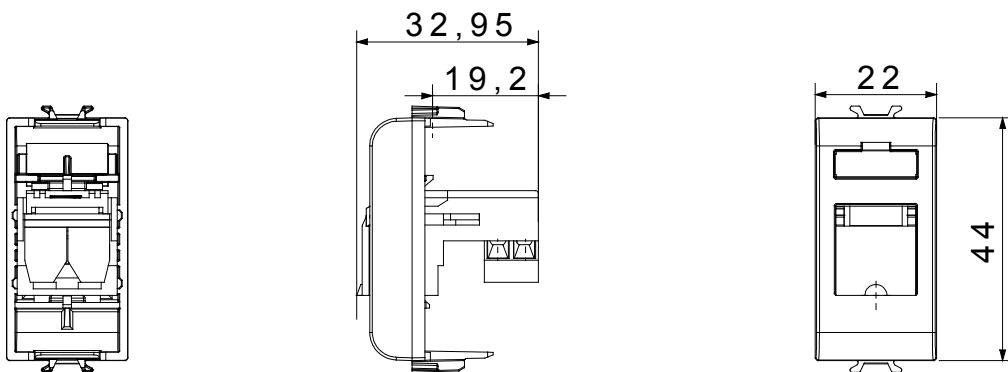

Wide range of control devices, sockets for power supply (conforming to national and international standards) signal pick-up, climate control, comfort management, technical alarm signalling and emergency lighting management. The ChoruSmart modular devices are available in five colours, glossy white, satin white, natural beige, satin black and lacquered titanium and in various sizes from 1/2, 1, 2 and 3 modules. Thanks to the mounting supports for rectangular, square and round boxes, endless combinations can be created with the ChoruSmart range of plates.

Category	Telephone socket-outlet	Description	RJ11
Colour	Satin white	Connection	Screw-on terminals
No. modules	1	Electrocod	3720
Material	Technopolymer		

DIMENSIONAL

STANDARDS/APPROVALS