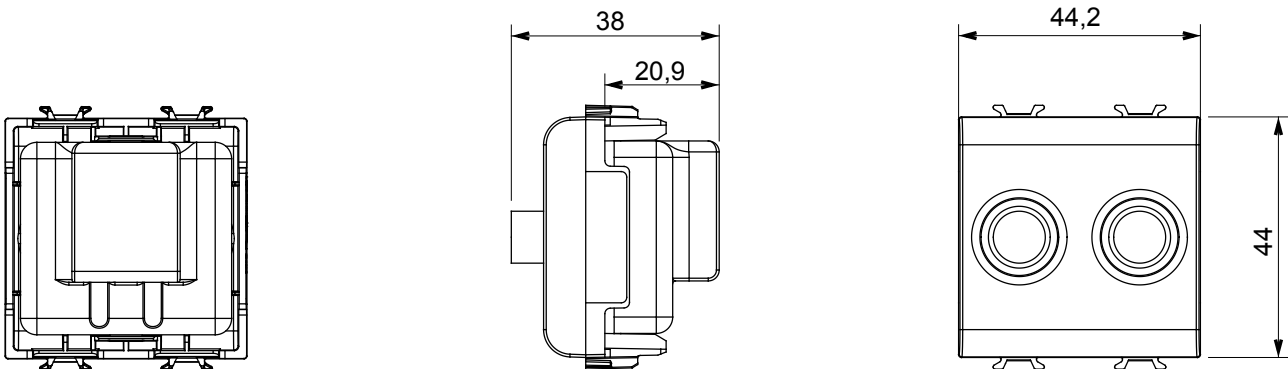

DIMENSIONAL