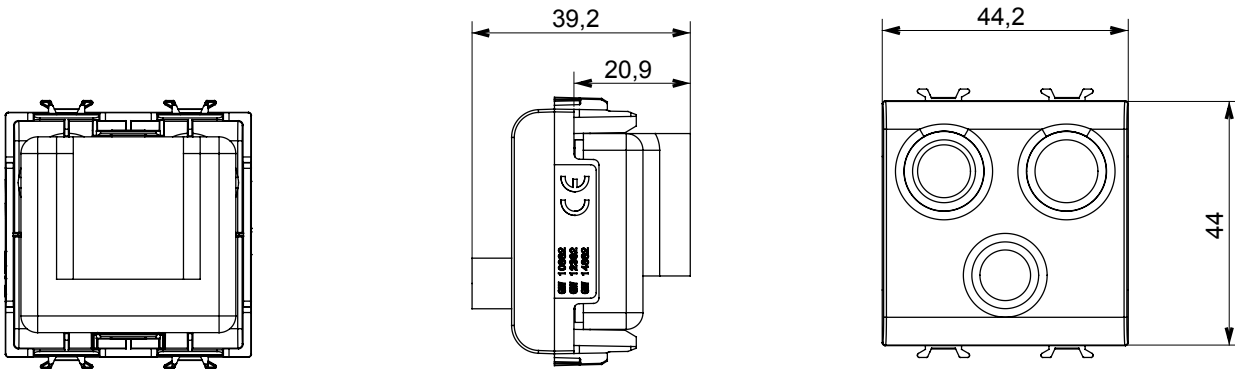

Wide range of control devices, sockets for power supply (conforming to national and international standards) signal pick-up, climate control, comfort management, technical alarm signalling and emergency lighting management. The ChoruSmart modular devices are available in five colours, glossy white, satin white, natural beige, satin black and lacquered titanium and in various sizes from 1/2, 1, 2 and 3 modules. Thanks to the mounting supports for rectangular, square and round boxes, endless combinations can be created with the ChoruSmart range of plates.

Category	TV/FM/SAT socket-outlet	Description	Direct
Colour	Satin white	Attenuation	0 dB
Connectors	TV-FM-SAT	Standard	EN 60728-4; IEC 61169-2; IEC 61169-24
No. modules	2	Cable fixing	With screw
Case	Pressure casting zamak metal body	Electrocod	0131
Material	Technopolymer		

### DIMENSIONAL