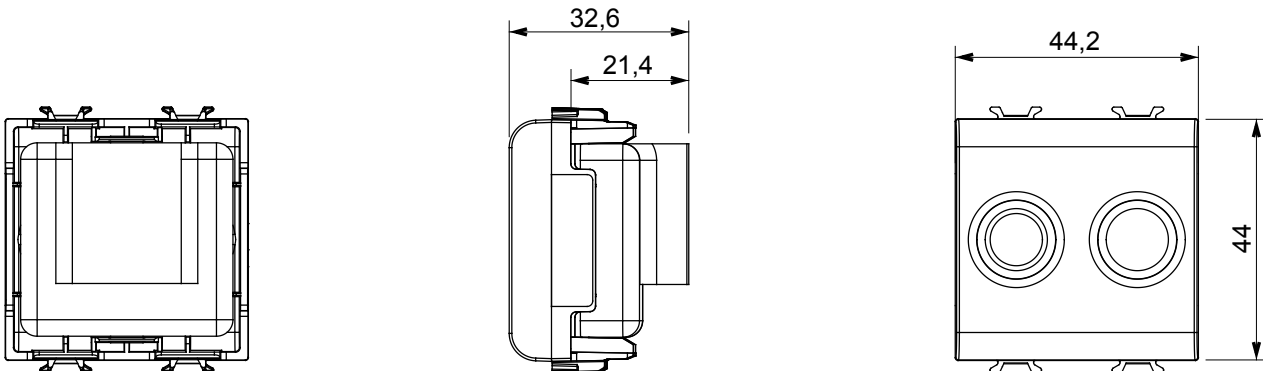

DIMENSIONAL