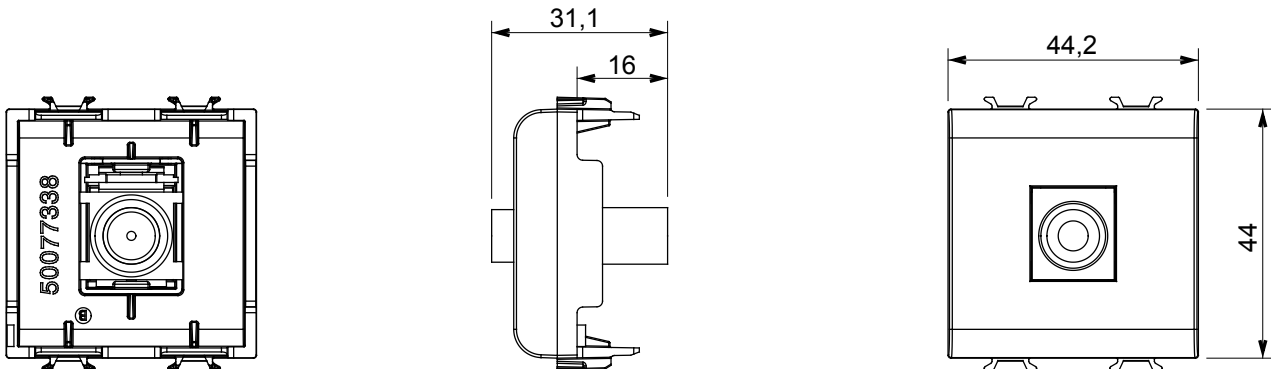

Wide range of control devices, sockets for power supply (conforming to national and international standards) signal pick-up, climate control, comfort management, technical alarm signalling and emergency lighting management. The ChoruSmart modular devices are available in five colours, glossy white, satin white, natural beige, satin black and lacquered titanium and in various sizes from 1/2, 1, 2 and 3 modules. Thanks to the mounting supports for rectangular, square and round boxes, endless combinations can be created with the ChoruSmart range of plates.

Category	TV/SAT socket-outlet	Description	Direct
Colour	Satin white	Attenuation	0 dB
Frequency	5-2400 MHz	Shielding	Class A
For connector type	F-Female	Standard	IEC 61169-24
No. modules	2	Cable fixing	Pressure-operated
Case	Plastic material body	Electrocod	0131
Material	Technopolymer		

### DIMENSIONAL