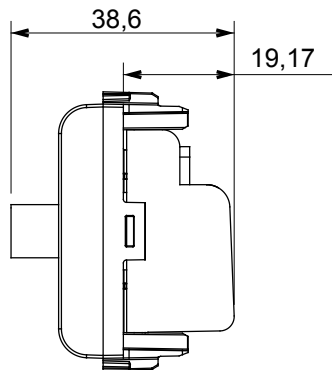

Wide range of control devices, sockets for power supply (conforming to national and international standards) signal pick-up, climate control, comfort management, technical alarm signalling and emergency lighting management. The ChoruSmart modular devices are available in five colours, glossy white, satin white, natural beige, satin black and lacquered titanium and in various sizes from 1/2, 1, 2 and 3 modules. Thanks to the mounting supports for rectangular, square and round boxes, endless combinations can be created with the ChoruSmart range of plates.

Category	TV/SAT socket-outlet	Description	Through wiring
Colour	Satin white	Attenuation	10 dB
Frequency	5-2400 MHz	Shielding	Class A
For connector type	F-Female	Standard	EN 60728-4; IEC 61169-24
No. modules	1	Cable fixing	With screw
Case	Pressure casting zamak metal body	Electrocod	0131
Material	Technopolymer		

### DIMENSIONAL