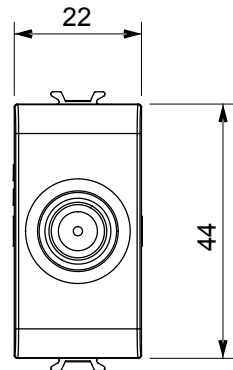

Wide range of control devices, sockets for power supply (conforming to national and international standards) signal pick-up, climate control, comfort management, technical alarm signalling and emergency lighting management. The ChoruSmart modular devices are available in five colours, glossy white, satin white, natural beige, satin black and lacquered titanium and in various sizes from 1/2, 1, 2 and 3 modules. Thanks to the mounting supports for rectangular, square and round boxes, endless combinations can be created with the ChoruSmart range of plates.

Category	TV/SAT socket-outlet	Description	Through wiring
Colour	Satin white	Attenuation	10 dB
Frequency	5-2400 MHz	Shielding	Class A
For connector type	F-Female	Standard	EN 60728-4; IEC 61169-24
No. modules	1	Cable fixing	With screw
Case	Pressure casting zamak metal body	Electrocod	0131
Material	Technopolymer		

### DIMENSIONAL