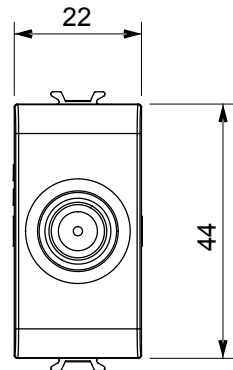

Wide range of control devices, sockets for power supply (conforming to national and international standards) signal pick-up, climate control, comfort management, technical alarm signalling and emergency lighting management. The ChoruSmart modular devices are available in five colours, glossy white, satin white, natural beige, satin black and lacquered titanium and in various sizes from 1/2, 1, 2 and 3 modules. Thanks to the mounting supports for rectangular, square and round boxes, endless combinations can be created with the ChoruSmart range of plates.

Category	TV/SAT socket-outlet	Description	Through wiring
Colour	Satin white	Attenuation	5 dB
Frequency	5-2400 MHz	Shielding	Class A
For connector type	F-Female	Standard	EN 60728-4; IEC 61169-24
No. modules	1	Cable fixing	With screw
Case	Pressure casting zamak metal body	Electrocod	0131
Material	Technopolymer		

### DIMENSIONAL