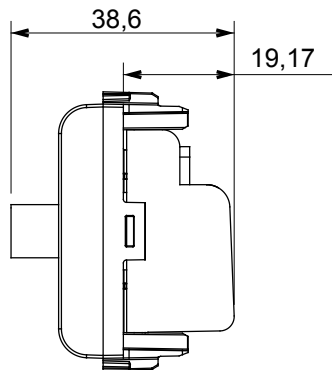

Wide range of control devices, sockets for power supply (conforming to national and international standards) signal pick-up, climate control, comfort management, technical alarm signalling and emergency lighting management. The ChoruSmart modular devices are available in five colours, glossy white, satin white, natural beige, satin black and lacquered titanium and in various sizes from 1/2, 1, 2 and 3 modules. Thanks to the mounting supports for rectangular, square and round boxes, endless combinations can be created with the ChoruSmart range of plates.

Category	TV/SAT socket-outlet	Description	Through wiring
Colour	Satin white	Attenuation	5 dB
Frequency	5-2400 MHz	Shielding	Class A
For connector type	F-Female	Standard	EN 60728-4; IEC 61169-24
No. modules	1	Cable fixing	With screw
Case	Pressure casting zamak metal body	Electrocod	0131
Material	Technopolymer		

### DIMENSIONAL