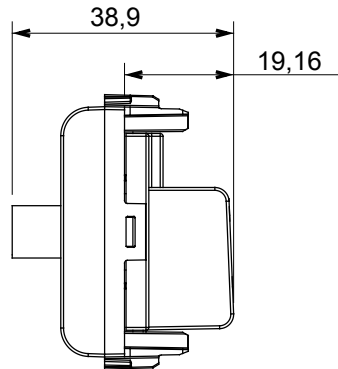

Wide range of control devices, sockets for power supply (conforming to national and international standards) signal pick-up, climate control, comfort management, technical alarm signalling and emergency lighting management. The ChoruSmart modular devices are available in five colours, glossy white, satin white, natural beige, satin black and lacquered titanium and in various sizes from 1/2, 1, 2 and 3 modules. Thanks to the mounting supports for rectangular, square and round boxes, endless combinations can be created with the ChoruSmart range of plates.

| | | | |
|--------------------|-----------------------------------|--------------|--------------------------|
| Category | TV/SAT socket-outlet | Description | Direct |
| Colour | Satin white | Attenuation | 0 dB |
| Frequency | 5-2400 MHz | Shielding | Class A |
| For connector type | F-Female | Standard | EN 60728-4; IEC 61169-24 |
| No. modules | 1 | Cable fixing | With screw |
| Case | Pressure casting zamak metal body | Electrocod | 0131 |
| Material | Technopolymer | | |

DIMENSIONAL

STANDARDS/APPROVALS