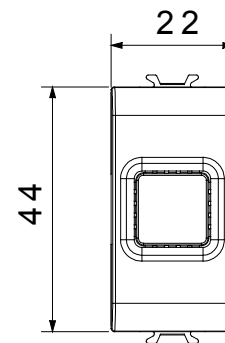

Category	Audible signalling	Description	Bell
Colour	Glossy Titanium	Supply voltage	12 V ac - 50 Hz
Thermo-pressure with ball	125 °C	Sound intensity	80 dB (at 1 m)
Glow Wire Test	850 °C	Max power consumption	8 VA
No. modules	1	Wiring terminals	With screw
Material	Technopolymer		

#### DIMENSIONAL