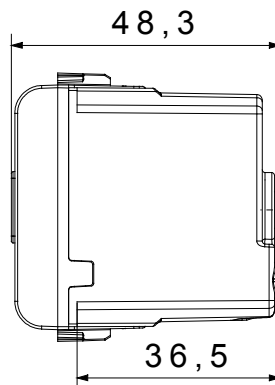

DIMENSIONAL

TECHNICAL SYMBOLOGY

STANDARDS/APPROVALS