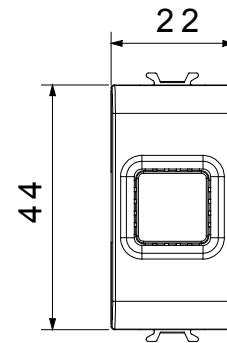

DIMENSIONAL