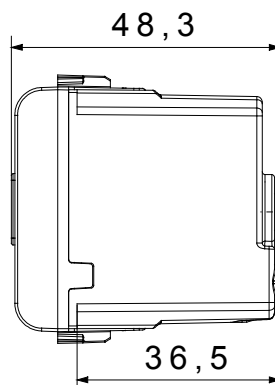

Wide range of control devices, sockets for power supply (conforming to national and international standards) signal pick-up, climate control, comfort management, technical alarm signalling and emergency lighting management. The ChoruSmart modular devices are available in five colours, glossy white, satin white, natural beige, satin black and lacquered titanium and in various sizes from 1/2, 1, 2 and 3 modules. Thanks to the mounting supports for rectangular, square and round boxes, endless combinations can be created with the ChoruSmart range of plates.

Category	Audible signalling	Description	Bell
Colour	Glossy Titanium	Supply voltage	12 V ac - 50 Hz
Thermo-pressure with ball	125 °C	Sound intensity	80 dB (at 1 m)
Glow Wire Test	850 °C	Max power consumption	8 VA
No. modules	1	Wiring terminals	With screw
Material	Technopolymer		

#### DIMENSIONAL