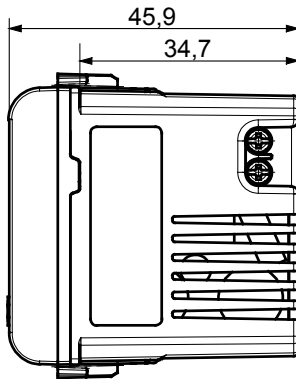

DIMENSIONAL