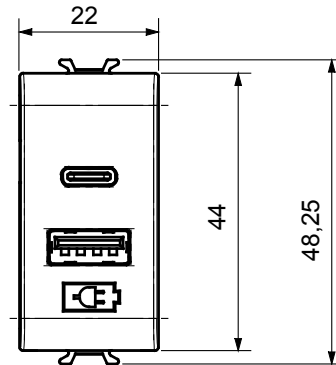

DIMENSIONAL