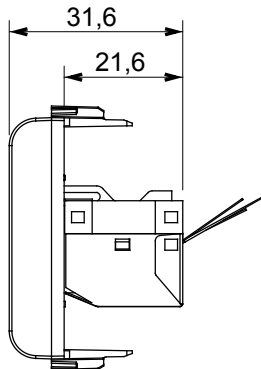

Wide range of control devices, sockets for power supply (conforming to national and international standards) signal pick-up, climate control, comfort management, technical alarm signalling and emergency lighting management. The ChoruSmart modular devices are available in five colours, glossy white, satin white, natural beige, satin black and lacquered titanium and in various sizes from 1/2, 1, 2 and 3 modules. Thanks to the mounting supports for rectangular, square and round boxes, endless combinations can be created with the ChoruSmart range of plates.

Category	Data socket	Description	RJ45
Colour	Glossy Titanium	Use category	5e
Cables	FTP	Connection	Toolless
Number pairs	4	Standard	EN 60603-7-3
No. modules	1	Electrocod	3722
Material	Technopolymer		

### DIMENSIONAL