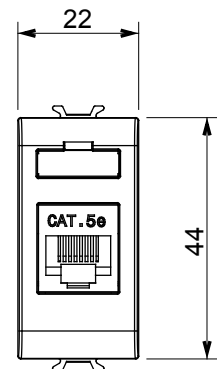

Wide range of control devices, sockets for power supply (conforming to national and international standards) signal pick-up, climate control, comfort management, technical alarm signalling and emergency lighting management. The ChoruSmart modular devices are available in five colours, glossy white, satin white, natural beige, satin black and lacquered titanium and in various sizes from 1/2, 1, 2 and 3 modules. Thanks to the mounting supports for rectangular, square and round boxes, endless combinations can be created with the ChoruSmart range of plates.

Category	Data socket	Description	RJ45
Colour	Glossy Titanium	Use category	5e
Cables	FTP	Connection	Toolless
Number pairs	4	Standard	EN 60603-7-3
No. modules	1	Electrocod	3722
Material	Technopolymer		

### DIMENSIONAL