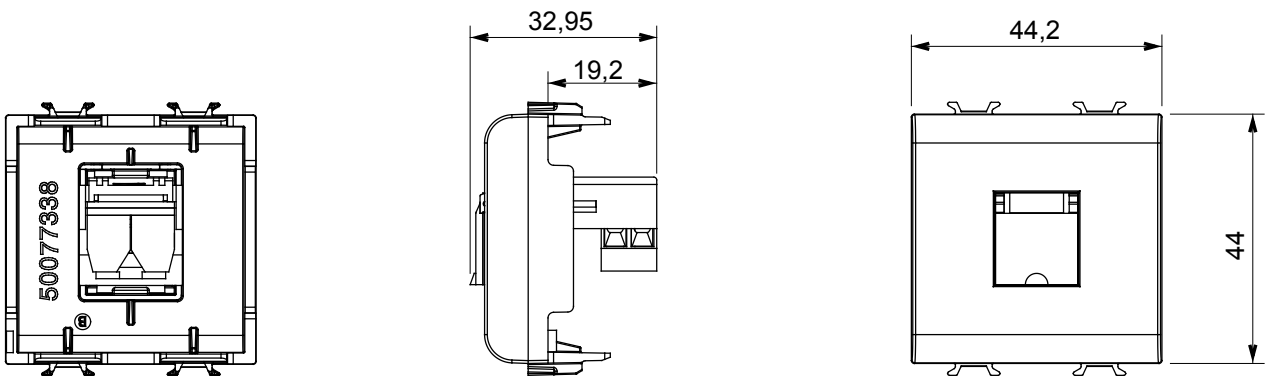

Wide range of control devices, sockets for power supply (conforming to national and international standards) signal pick-up, climate control, comfort management, technical alarm signalling and emergency lighting management. The ChoruSmart modular devices are available in five colours, glossy white, satin white, natural beige, satin black and lacquered titanium and in various sizes from 1/2, 1, 2 and 3 modules. Thanks to the mounting supports for rectangular, square and round boxes, endless combinations can be created with the ChoruSmart range of plates.

Category	Telephone socket-outlet	Description	RJ11
Colour	Glossy Titanium	Type	Screw-on terminals
Connection	Screw-on terminals	No. modules	2
Electrocod	3720	Material	Technopolymer

DIMENSIONAL

STANDARDS/APPROVALS