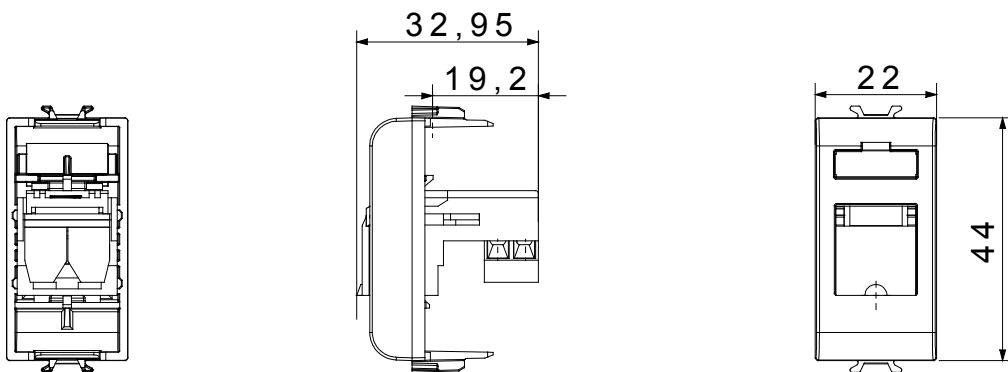

Wide range of control devices, sockets for power supply (conforming to national and international standards) signal pick-up, climate control, comfort management, technical alarm signalling and emergency lighting management. The ChoruSmart modular devices are available in five colours, glossy white, satin white, natural beige, satin black and lacquered titanium and in various sizes from 1/2, 1, 2 and 3 modules. Thanks to the mounting supports for rectangular, square and round boxes, endless combinations can be created with the ChoruSmart range of plates.

Category	Telephone socket-outlet	Description	RJ11
Colour	Glossy Titanium	Connection	Screw-on terminals
No. modules	1	Electrocod	3720
Material	Technopolymer		

DIMENSIONAL

STANDARDS/APPROVALS