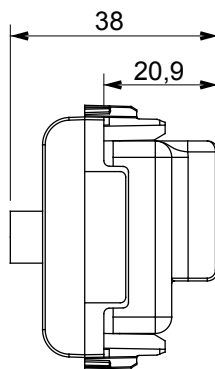

Wide range of control devices, sockets for power supply (conforming to national and international standards) signal pick-up, climate control, comfort management, technical alarm signalling and emergency lighting management. The ChoruSmart modular devices are available in five colours, glossy white, satin white, natural beige, satin black and lacquered titanium and in various sizes from 1/2, 1, 2 and 3 modules. Thanks to the mounting supports for rectangular, square and round boxes, endless combinations can be created with the ChoruSmart range of plates.

Category	TV/SAT socket-outlet	Description	Direct
Colour	Glossy Titanium	Attenuation	0 dB
Connectors	TV-SAT	Standard	EN 60728-4; IEC 61169-2; IEC 61169-24
No. modules	2	Cable fixing	With screw
Case	Pressure casting zamak metal body	Electrocod	0131
Material	Technopolymer		

DIMENSIONAL

STANDARDS/APPROVALS