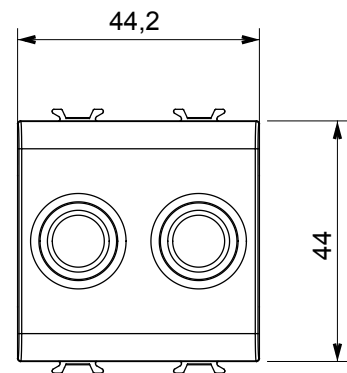

DIMENSIONAL