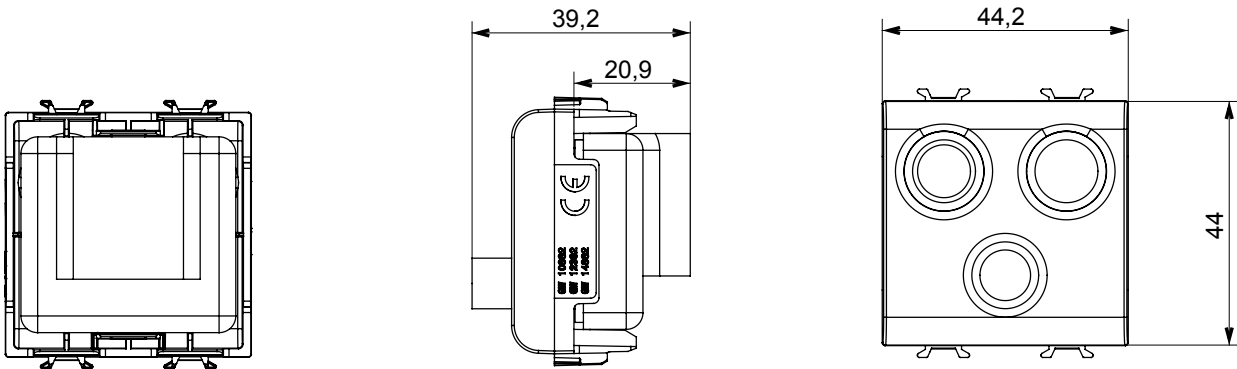

Wide range of control devices, sockets for power supply (conforming to national and international standards) signal pick-up, climate control, comfort management, technical alarm signalling and emergency lighting management. The ChoruSmart modular devices are available in five colours, glossy white, satin white, natural beige, satin black and lacquered titanium and in various sizes from 1/2, 1, 2 and 3 modules. Thanks to the mounting supports for rectangular, square and round boxes, endless combinations can be created with the ChoruSmart range of plates.

Category	TV/FM/SAT socket-outlet	Description	Direct
Colour	Glossy Titanium	Attenuation	0 dB
Connectors	TV-FM-SAT	Standard	EN 60728-4; IEC 61169-2; IEC 61169-24
No. modules	2	Cable fixing	With screw
Case	Pressure casting zamak metal body	Electrocod	0131
Material	Technopolymer		

### DIMENSIONAL