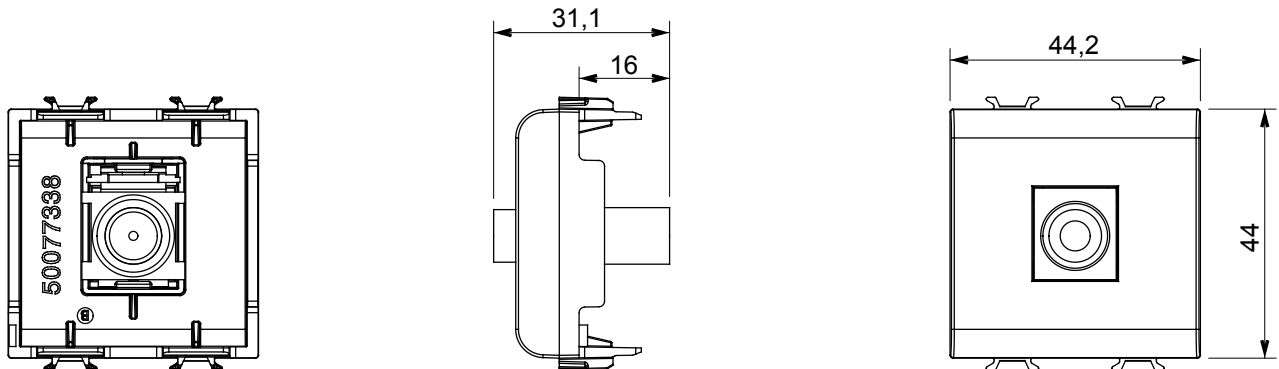

DIMENSIONAL