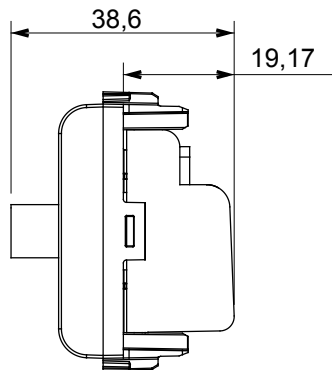

Wide range of control devices, sockets for power supply (conforming to national and international standards) signal pick-up, climate control, comfort management, technical alarm signalling and emergency lighting management. The ChoruSmart modular devices are available in five colours, glossy white, satin white, natural beige, satin black and lacquered titanium and in various sizes from 1/2, 1, 2 and 3 modules. Thanks to the mounting supports for rectangular, square and round boxes, endless combinations can be created with the ChoruSmart range of plates.

Category	TV/SAT socket-outlet	Description	Through wiring
Colour	Glossy Titanium	Attenuation	10 dB
Frequency	5-2400 MHz	Shielding	Class A
For connector type	F-Female	Standard	EN 60728-4; IEC 61169-24
No. modules	1	Cable fixing	With screw
Case	Pressure casting zamak metal body	Electrocod	0131
Material	Technopolymer		

DIMENSIONAL

STANDARDS/APPROVALS