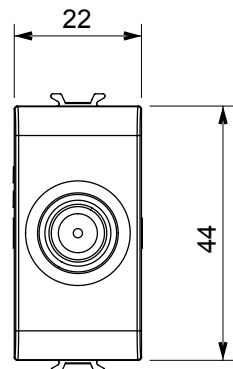

DIMENSIONAL