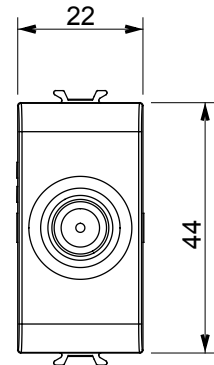

DIMENSIONAL