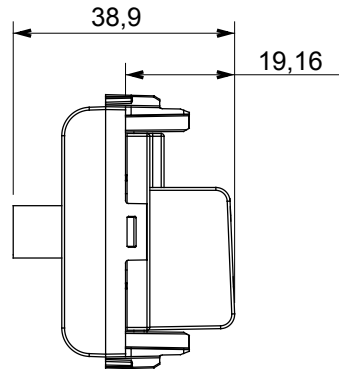

Wide range of control devices, sockets for power supply (conforming to national and international standards) signal pick-up, climate control, comfort management, technical alarm signalling and emergency lighting management. The ChoruSmart modular devices are available in five colours, glossy white, satin white, natural beige, satin black and lacquered titanium and in various sizes from 1/2, 1, 2 and 3 modules. Thanks to the mounting supports for rectangular, square and round boxes, endless combinations can be created with the ChoruSmart range of plates.

Category	TV/SAT socket-outlet	Description	Direct
Colour	Glossy Titanium	Attenuation	0 dB
Frequency	5-2400 MHz	Shielding	Class A
For connector type	F-Female	Standard	EN 60728-4; IEC 61169-24
No. modules	1	Cable fixing	With screw
Case	Pressure casting zamak metal body	Electrocod	0131
Material	Technopolymer		

DIMENSIONAL

STANDARDS/APPROVALS