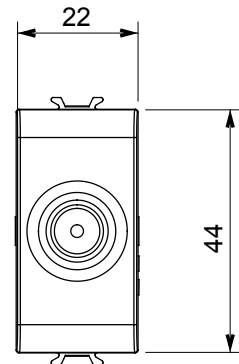

Wide range of control devices, sockets for power supply (conforming to national and international standards) signal pick-up, climate control, comfort management, technical alarm signalling and emergency lighting management. The ChoruSmart modular devices are available in five colours, glossy white, satin white, natural beige, satin black and lacquered titanium and in various sizes from 1/2, 1, 2 and 3 modules. Thanks to the mounting supports for rectangular, square and round boxes, endless combinations can be created with the ChoruSmart range of plates.

Category	TV socket-outlet	Description	Direct
Colour	Glossy Titanium	Attenuation	0 dB
Frequency	5-2400 MHz	Shielding	Class A
For connector type	IEC-Male	Standard	EN 60728-4; IEC 61169-2
No. modules	1	Cable fixing	With screw
Case	Pressure casting zamak metal body	Electrocod	0131
Material	Technopolymer		

### DIMENSIONAL