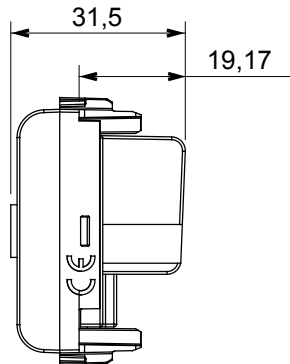

Wide range of control devices, sockets for power supply (conforming to national and international standards) signal pick-up, climate control, comfort management, technical alarm signalling and emergency lighting management. The ChoruSmart modular devices are available in five colours, glossy white, satin white, natural beige, satin black and lacquered titanium and in various sizes from 1/2, 1, 2 and 3 modules. Thanks to the mounting supports for rectangular, square and round boxes, endless combinations can be created with the ChoruSmart range of plates.

Category	TV socket-outlet	Description	Direct
Colour	Glossy Titanium	Attenuation	0 dB
Frequency	5-2400 MHz	Shielding	Class A
For connector type	IEC-Male	Standard	EN 60728-4; IEC 61169-2
No. modules	1	Cable fixing	With screw
Case	Pressure casting zamak metal body	Electrocod	0131
Material	Technopolymer		

### DIMENSIONAL