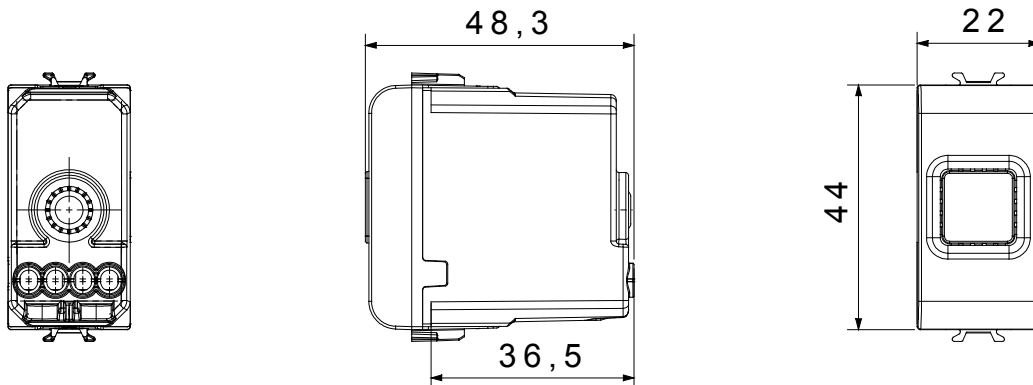

Wide range of control devices, sockets for power supply (conforming to national and international standards) signal pick-up, climate control, comfort management, technical alarm signalling and emergency lighting management. The ChoruSmart modular devices are available in five colours, glossy white, satin white, natural beige, satin black and lacquered titanium and in various sizes from 1/2, 1, 2 and 3 modules. Thanks to the mounting supports for rectangular, square and round boxes, endless combinations can be created with the ChoruSmart range of plates.

Category	Audible signalling	Description	Buzzer
Colour	Natural satin beige	Supply voltage	230 V ac - 50 Hz
Thermo-pressure with ball	125 °C	Sound intensity	70 dB (at 1 m)
Glow Wire Test	850 °C	Max power consumption	8 VA
No. modules	1	Wiring terminals	With screw
Material	Technopolymer		

#### DIMENSIONAL