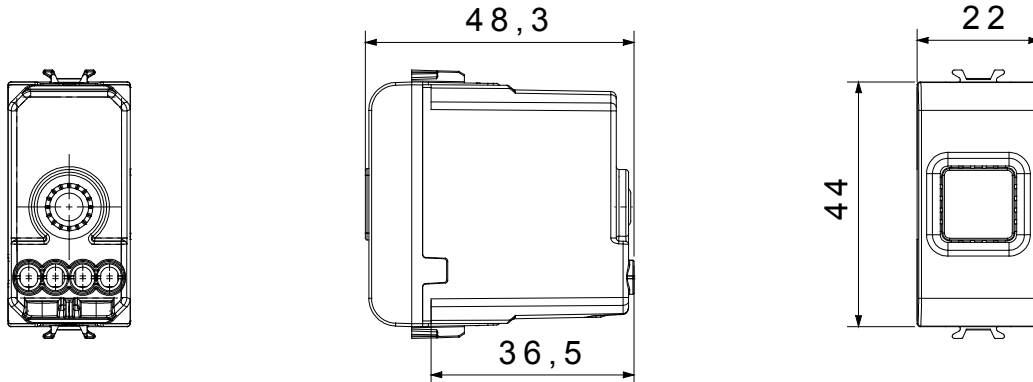

Wide range of control devices, sockets for power supply (conforming to national and international standards) signal pick-up, climate control, comfort management, technical alarm signalling and emergency lighting management. The ChoruSmart modular devices are available in five colours, glossy white, satin white, natural beige, satin black and lacquered titanium and in various sizes from 1/2, 1, 2 and 3 modules. Thanks to the mounting supports for rectangular, square and round boxes, endless combinations can be created with the ChoruSmart range of plates.

Category	Audible signalling	Description	Buzzer
Colour	Natural satin beige	Supply voltage	230 V ac - 50 Hz
Thermo-pressure with ball	125 °C	Sound intensity	70 dB (at 1 m)
Glow Wire Test	850 °C	Max power consumption	8 VA
No. modules	1	Wiring terminals	With screw
Material	Technopolymer		

#### DIMENSIONAL