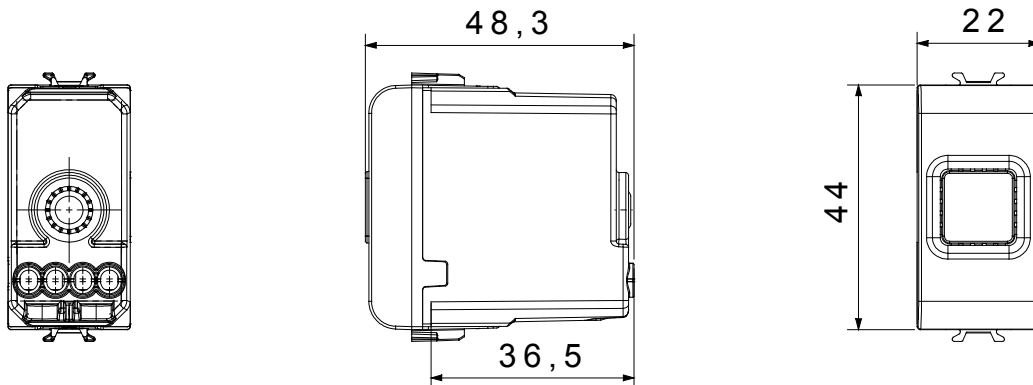

Wide range of control devices, sockets for power supply (conforming to national and international standards) signal pick-up, climate control, comfort management, technical alarm signalling and emergency lighting management. The ChoruSmart modular devices are available in five colours, glossy white, satin white, natural beige, satin black and lacquered titanium and in various sizes from 1/2, 1, 2 and 3 modules. Thanks to the mounting supports for rectangular, square and round boxes, endless combinations can be created with the ChoruSmart range of plates.

Category	Audible signalling	Description	Bell
Colour	Natural satin beige	Supply voltage	230 V ac - 50 Hz
Thermo-pressure with ball	125 °C	Sound intensity	80 dB (at 1 m)
Glow Wire Test	850 °C	Max power consumption	8 VA
No. modules	1	Wiring terminals	With screw
Material	Technopolymer		

#### DIMENSIONAL