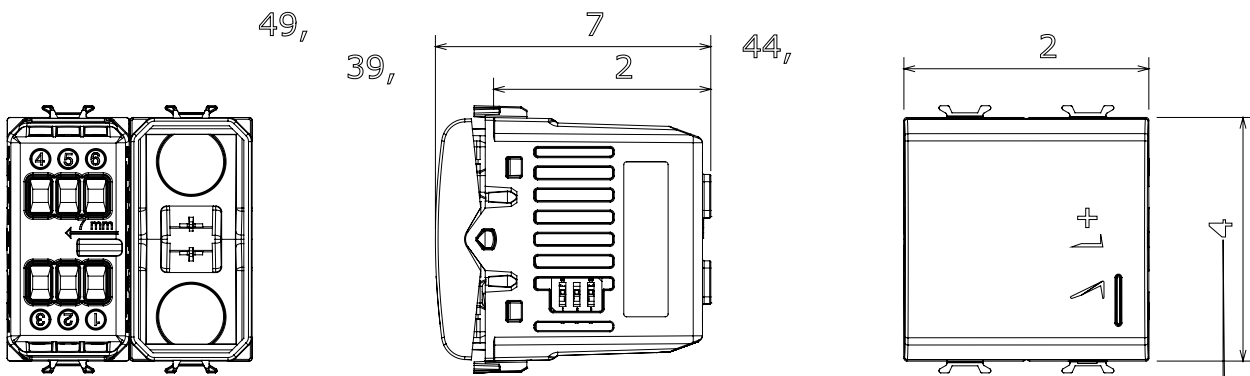

DIMENSIONAL