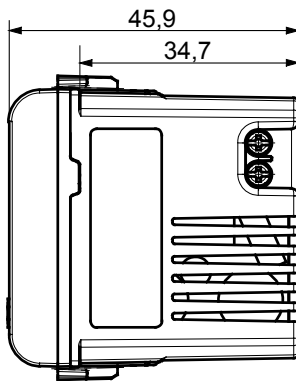

DIMENSIONAL