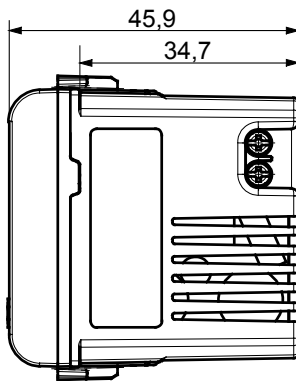

Wide range of control devices, sockets for power supply (conforming to national and international standards) signal pick-up, climate control, comfort management, technical alarm signalling and emergency lighting management. The ChoruSmart modular devices are available in five colours, glossy white, satin white, natural beige, satin black and lacquered titanium and in various sizes from 1/2, 1, 2 and 3 modules. Thanks to the mounting supports for rectangular, square and round boxes, endless combinations can be created with the ChoruSmart range of plates.

Category	USB power supply	Colour	Natural satin beige
Supply voltage	100 ÷ 240 V ac - 50/60 Hz	Standard	IEC 62368-1:2018; EN 61000-6-1; EN 61000-6-3
Wiring terminals	With screw	Terminal tightening capacity stranded cables (mm <sup>2</sup> )	min. 1 - max. 1,5
Terminal tightening capacity solid cables (mm <sup>2</sup> )	min. 1 - max. 1,5 mm <sup>2</sup>	Material	Technopolymer
Electrocod	0144		

### DIMENSIONAL