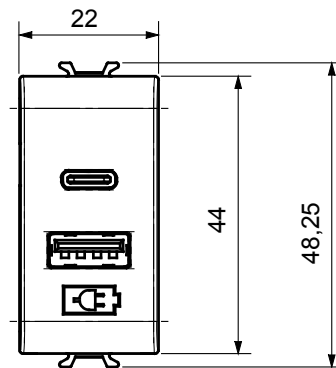

Wide range of control devices, sockets for power supply (conforming to national and international standards) signal pick-up, climate control, comfort management, technical alarm signalling and emergency lighting management. The ChoruSmart modular devices are available in five colours, glossy white, satin white, natural beige, satin black and lacquered titanium and in various sizes from 1/2, 1, 2 and 3 modules. Thanks to the mounting supports for rectangular, square and round boxes, endless combinations can be created with the ChoruSmart range of plates.

Category	USB power supply	Colour	Natural satin beige
Supply voltage	100 ÷ 240 V ac - 50/60 Hz	Standard	IEC 62368-1:2018; EN 61000-6-1; EN 61000-6-3
Wiring terminals	With screw	Terminal tightening capacity stranded cables (mm <sup>2</sup> )	min. 1 - max. 1,5
Terminal tightening capacity solid cables (mm <sup>2</sup> )	min. 1 - max. 1,5 mm <sup>2</sup>	Material	Technopolymer
Electrocod	0144		

### DIMENSIONAL