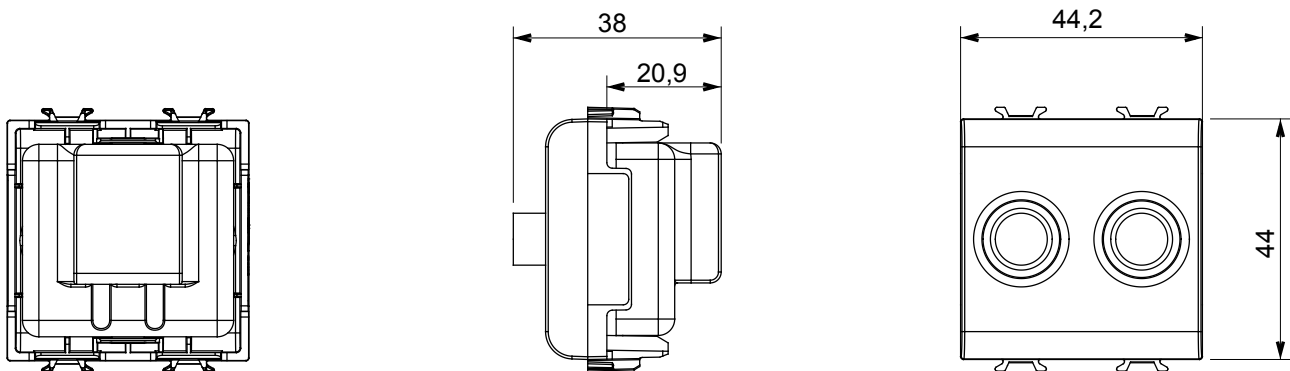

Wide range of control devices, sockets for power supply (conforming to national and international standards) signal pick-up, climate control, comfort management, technical alarm signalling and emergency lighting management. The ChoruSmart modular devices are available in five colours, glossy white, satin white, natural beige, satin black and lacquered titanium and in various sizes from 1/2, 1, 2 and 3 modules. Thanks to the mounting supports for rectangular, square and round boxes, endless combinations can be created with the ChoruSmart range of plates.

Category	TV/SAT socket-outlet	Description	Direct
Colour	Natural satin beige	Attenuation	0 dB
Connectors	TV-SAT	Standard	EN 60728-4; IEC 61169-2; IEC 61169-24
No. modules	2	Cable fixing	With screw
Case	Pressure casting zamak metal body	Electrocod	0131
Material	Technopolymer		

### DIMENSIONAL