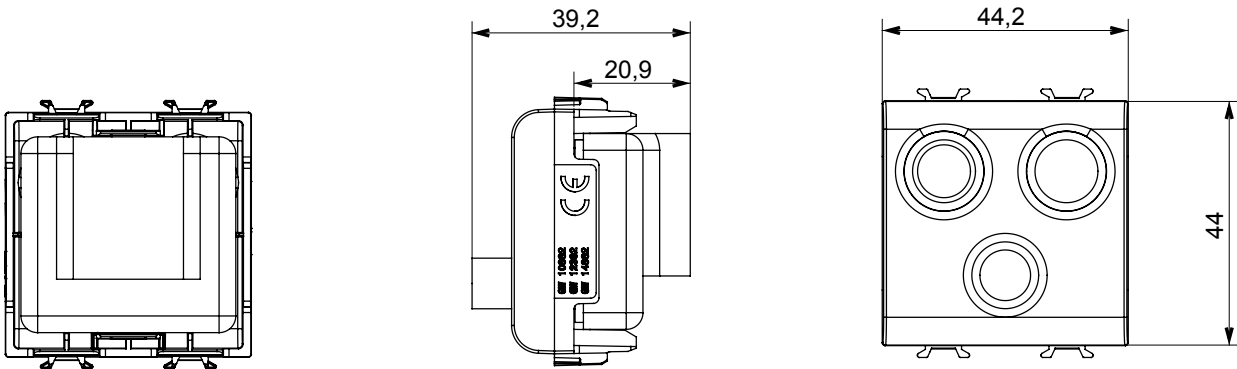

DIMENSIONAL