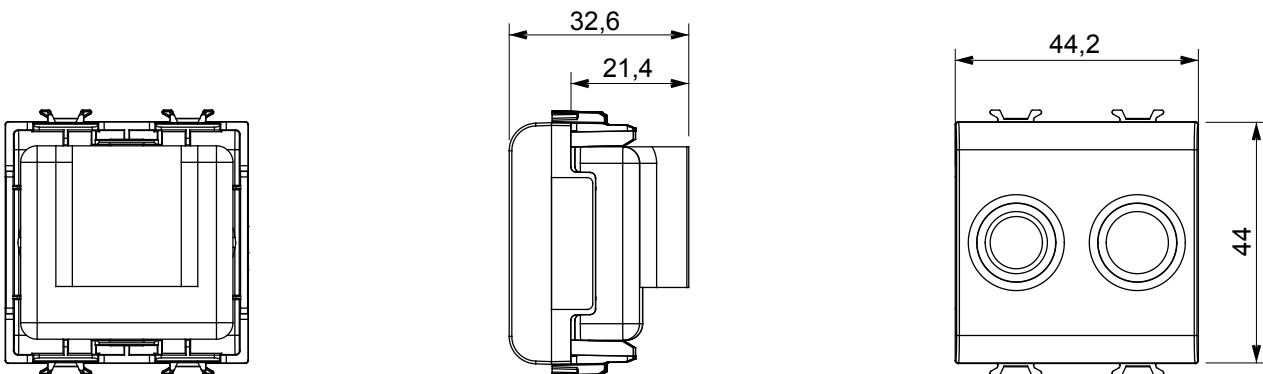

DIMENSIONAL