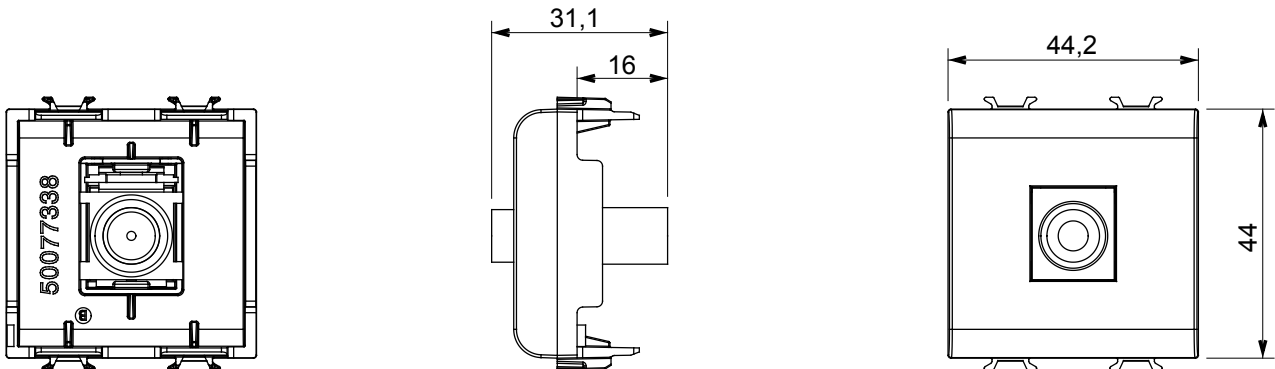

DIMENSIONAL