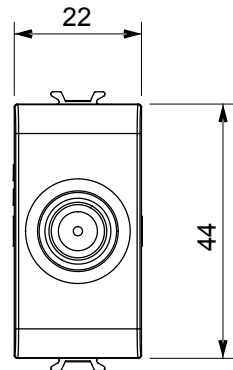

DIMENSIONAL