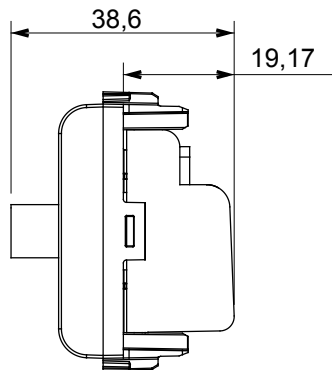

Wide range of control devices, sockets for power supply (conforming to national and international standards) signal pick-up, climate control, comfort management, technical alarm signalling and emergency lighting management. The ChoruSmart modular devices are available in five colours, glossy white, satin white, natural beige, satin black and lacquered titanium and in various sizes from 1/2, 1, 2 and 3 modules. Thanks to the mounting supports for rectangular, square and round boxes, endless combinations can be created with the ChoruSmart range of plates.

| | | | |
|--------------------|-----------------------------------|--------------|--------------------------|
| Category | TV/SAT socket-outlet | Description | Through wiring |
| Colour | Natural satin beige | Attenuation | 10 dB |
| Frequency | 5-2400 MHz | Shielding | Class A |
| For connector type | F-Female | Standard | EN 60728-4; IEC 61169-24 |
| No. modules | 1 | Cable fixing | With screw |
| Case | Pressure casting zamak metal body | Electrocod | 0131 |
| Material | Technopolymer | | |

DIMENSIONAL

STANDARDS/APPROVALS