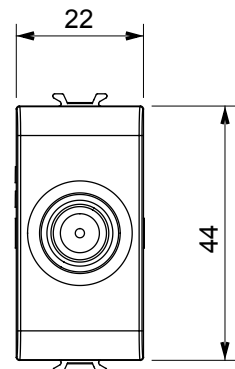

Wide range of control devices, sockets for power supply (conforming to national and international standards) signal pick-up, climate control, comfort management, technical alarm signalling and emergency lighting management. The ChoruSmart modular devices are available in five colours, glossy white, satin white, natural beige, satin black and lacquered titanium and in various sizes from 1/2, 1, 2 and 3 modules. Thanks to the mounting supports for rectangular, square and round boxes, endless combinations can be created with the ChoruSmart range of plates.

Category	TV/SAT socket-outlet	Description	Through wiring
Colour	Natural satin beige	Attenuation	5 dB
Frequency	5-2400 MHz	Shielding	Class A
For connector type	F-Female	Standard	EN 60728-4; IEC 61169-24
No. modules	1	Cable fixing	With screw
Case	Pressure casting zamak metal body	Electrocod	0131
Material	Technopolymer		

### DIMENSIONAL