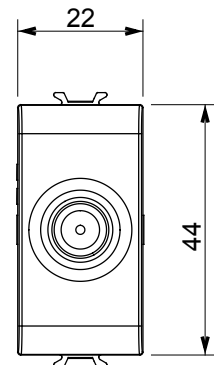

DIMENSIONAL