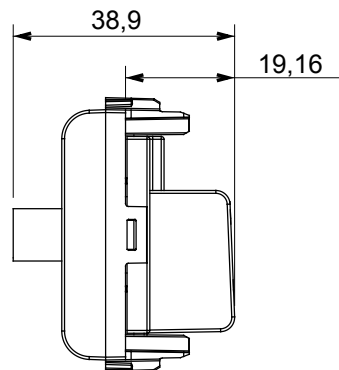

Wide range of control devices, sockets for power supply (conforming to national and international standards) signal pick-up, climate control, comfort management, technical alarm signalling and emergency lighting management. The ChoruSmart modular devices are available in five colours, glossy white, satin white, natural beige, satin black and lacquered titanium and in various sizes from 1/2, 1, 2 and 3 modules. Thanks to the mounting supports for rectangular, square and round boxes, endless combinations can be created with the ChoruSmart range of plates.

Category	TV/SAT socket-outlet	Description	Direct
Colour	Natural satin beige	Attenuation	0 dB
Frequency	5-2400 MHz	Shielding	Class A
For connector type	F-Female	Standard	EN 60728-4; IEC 61169-24
No. modules	1	Cable fixing	With screw
Case	Pressure casting zamak metal body	Electrocod	0131
Material	Technopolymer		

DIMENSIONAL

STANDARDS/APPROVALS