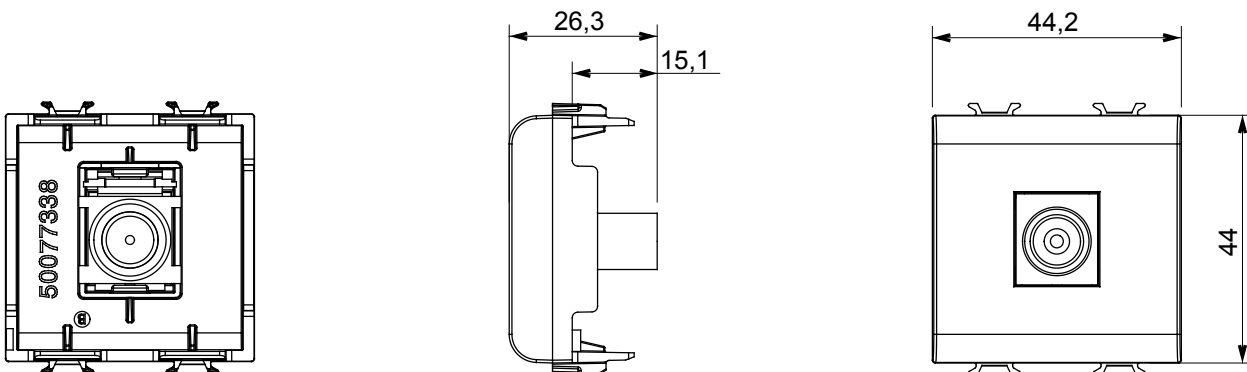

DIMENSIONAL