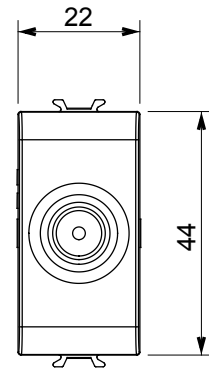

DIMENSIONAL