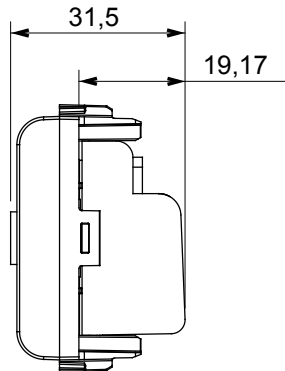

DIMENSIONAL