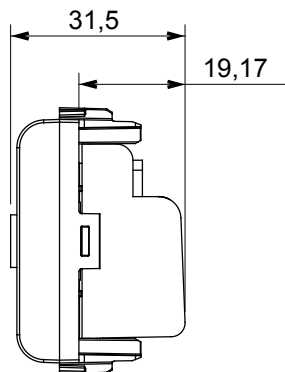

Wide range of control devices, sockets for power supply (conforming to national and international standards) signal pick-up, climate control, comfort management, technical alarm signalling and emergency lighting management. The ChoruSmart modular devices are available in five colours, glossy white, satin white, natural beige, satin black and lacquered titanium and in various sizes from 1/2, 1, 2 and 3 modules. Thanks to the mounting supports for rectangular, square and round boxes, endless combinations can be created with the ChoruSmart range of plates.

Category	TV socket-outlet	Description	Through wiring
Colour	Natural satin beige	Attenuation	5 dB
Frequency	5-2400 MHz	Shielding	Class A
For connector type	IEC-Male	Standard	EN 60728-4; IEC 61169-2
No. modules	1	Cable fixing	With screw
Case	Pressure casting zamak metal body	Electrocod	0131
Material	Technopolymer		

DIMENSIONAL

STANDARDS/APPROVALS