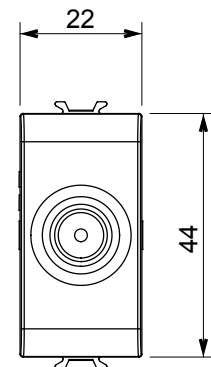

DIMENSIONAL