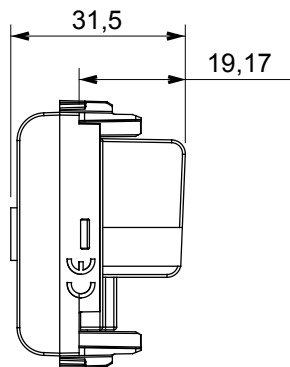

Wide range of control devices, sockets for power supply (conforming to national and international standards) signal pick-up, climate control, comfort management, technical alarm signalling and emergency lighting management. The ChoruSmart modular devices are available in five colours, glossy white, satin white, natural beige, satin black and lacquered titanium and in various sizes from 1/2, 1, 2 and 3 modules. Thanks to the mounting supports for rectangular, square and round boxes, endless combinations can be created with the ChoruSmart range of plates.

Category	TV socket-outlet	Description	Direct
Colour	Natural satin beige	Attenuation	0 dB
Frequency	5-2400 MHz	Shielding	Class A
For connector type	IEC-Male	Standard	EN 60728-4; IEC 61169-2
No. modules	1	Cable fixing	With screw
Case	Pressure casting zamak metal body	Electrocod	0131
Material	Technopolymer		

### DIMENSIONAL