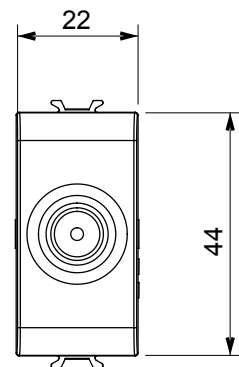

Wide range of control devices, sockets for power supply (conforming to national and international standards) signal pick-up, climate control, comfort management, technical alarm signalling and emergency lighting management. The ChoruSmart modular devices are available in five colours, glossy white, satin white, natural beige, satin black and lacquered titanium and in various sizes from 1/2, 1, 2 and 3 modules. Thanks to the mounting supports for rectangular, square and round boxes, endless combinations can be created with the ChoruSmart range of plates.

Category	TV socket-outlet	Description	Direct
Colour	Natural satin beige	Attenuation	0 dB
Frequency	5-2400 MHz	Shielding	Class A
For connector type	IEC-Male	Standard	EN 60728-4; IEC 61169-2
No. modules	1	Cable fixing	With screw
Case	Pressure casting zamak metal body	Electrocod	0131
Material	Technopolymer		

### DIMENSIONAL